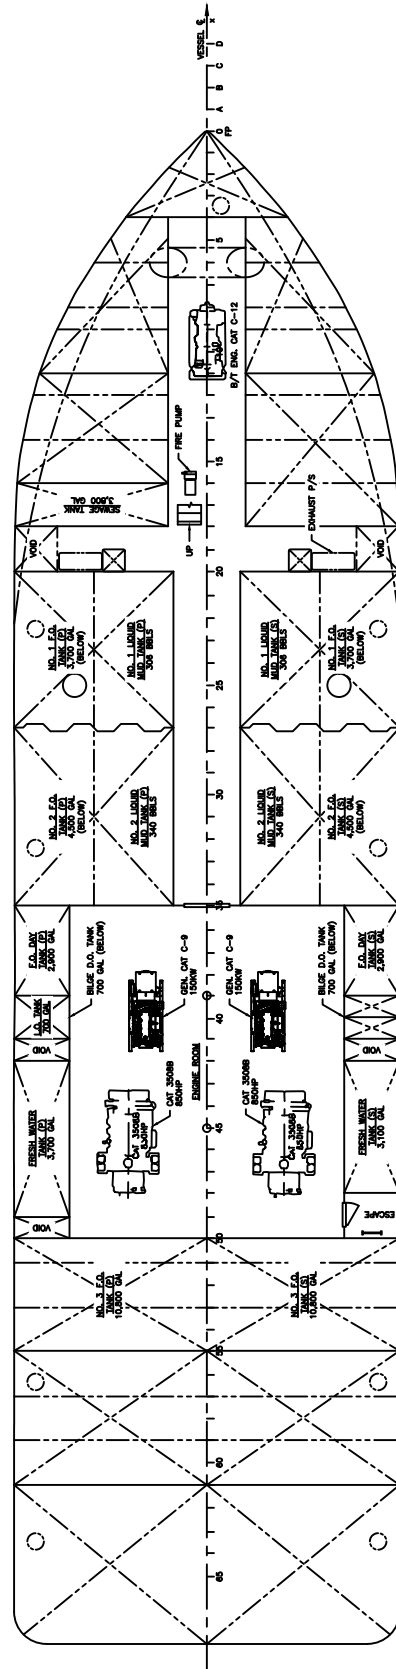

PATIENCE LAB