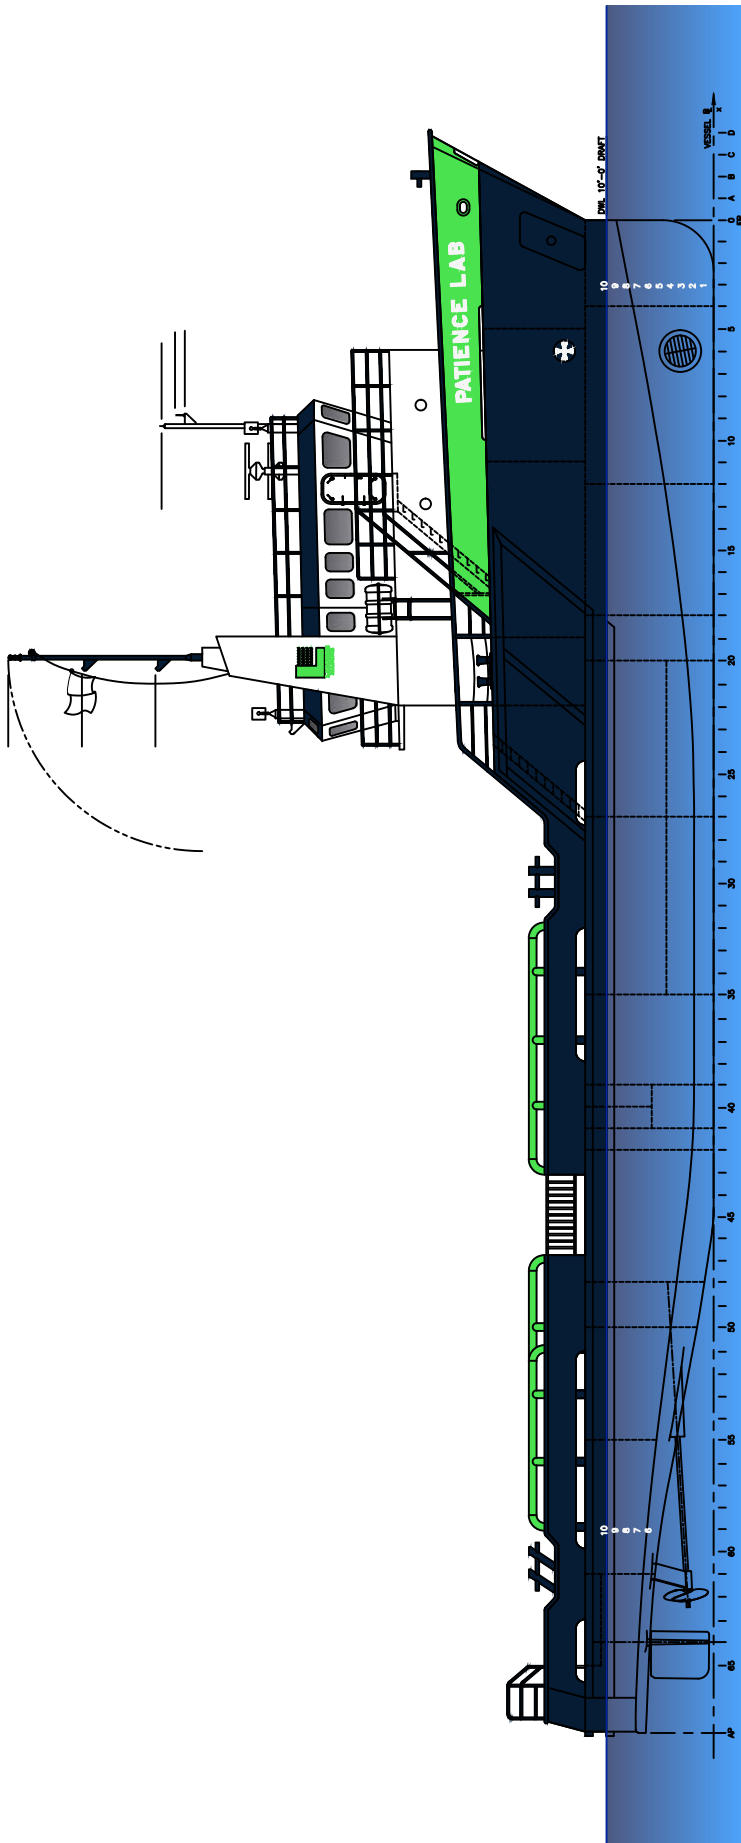

PATIENCE LAB